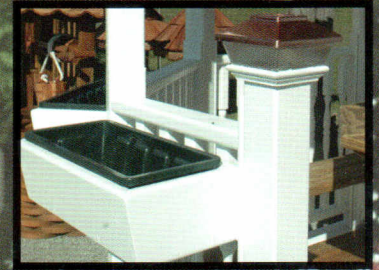

10 x 10 Shingle Roof
with Cupola
and Benches

Gazebo Display

- Our goal is to manufacture a good quality gazebo at a reasonable price.
- At our plant we use only #1 pressure treated southern yellow pine that we call a #1 select.
 - All cedar shakes are top quality #1.
- Metal roofing is very durable and maintenance free, yet attractive.
 - Octagon screwed floor is standard on all gazebos.
- Very few nails are used, as most everything is screwed together for a long lasting, beautiful enhancement to any property.
- All gazebos shown in the brochure are either painted white or stained with a cedartone sealer.

12 x 12 Double Roof
with Cedar Shakes,
Cupola, Table
and Benches

GAZEBO OPTIONS AVAILABLE

4' & 5' Tables

Octagon Table Top

Copper Finials
and Flower Boxes

Cupola

Screened Gazebos
Include a Screen Door
and easy Snap on Screens
(Octagon Floor is standard
on all Gazebos)

4' & 5' Swings
Chains Included

Finial

Choice of 3 Roof Styles:
#1 Metal - Maintenance Free
#1 Western Cedar Shakes
30 Year Dimensional Shingles

Add On Options:

- Swings
- Hanging Swing Support
- Swing Springs
- Tables
- Benches
- Flower Boxes
- Copper Lighted Finials
- Screens
- Colonial Spindles
- Cedartone Sealer
- Paint