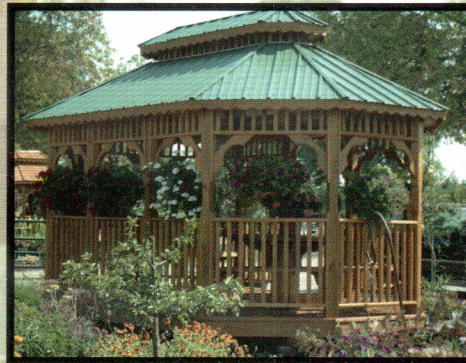

HANDCRAFTED QUALITY GAZEBOS

By

SWEETWATER WOODCRAFT

Georgetown, Ohio

New Style
6 x 8 Garden Gazebo
with Green Metal Roof

8 x 12 New Style
Double Roof
Colonial Spindles

8 x 12 New Style
Double Roof
with Copper Metal
Colonial Spindles
Flower Boxes
Copper Finials

8 x 8 Green Shingle Roof
with Cupola and Benches

10 x 16 Double Roof
with Red Metal
White Paint, Swing,
Table and Benches

7 x 9 Teahouse
with Cedar Shakes
(Double Roof, Swing, Bench
and 4 Shelves Included)

10 x 10 Green Metal Roof
with Cupola
and Screens

8 x 8 Cedar Shake Roof
with Finial
and Benches

10 x 10 Brown Shingle Roof
with Cupola

10 x 16 Double Roof
with Green Metal

12 x 12 Double Roof
with Cedar Shakes
and Cupola

10 x 10 Shingle Roof
with Cupola
and Benches

Gazebo Display

- Our goal is to manufacture a good quality gazebo at a reasonable price.
- At our plant we use only #1 pressure treated southern yellow pine that we call a #1 select.
 - All cedar shakes are top quality #1.
- Metal roofing is very durable and maintenance free, yet attractive.
 - Octagon screwed floor is standard on all gazebos.
- Very few nails are used, as most everything is screwed together for a long lasting, beautiful enhancement to any property.
- All gazebos shown in the brochure are either painted white or stained with a cedartone sealer.