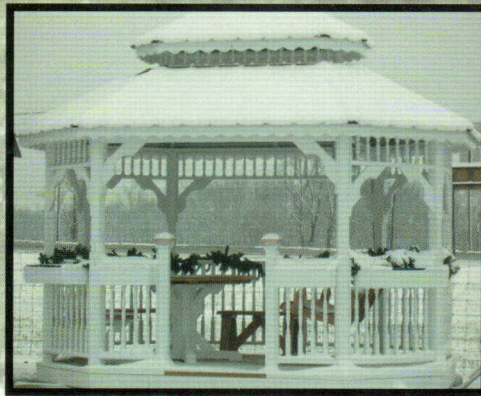

HANDCRAFTED QUALITY GAZEBOS

By

SWEETWATER WOODCRAFT

Georgetown, Ohio

New Style
6 x 8 Garden Gazebo
with Green Metal Roof

8 x 12 New Style
Double Roof
Colonial Spindles

8 x 12 New Style
Double Roof
with Copper Metal
Colonial Spindles
Flower Boxes
Copper Finials

10 x 10 Double Roof
with Red Metal, White Paint,
Finial and Benches

8 x 12 Brown Shingle Roof
White Paint
with Benches

10 x 10 Cedar Shake Roof
with White Paint,
Cupola and Benches

12 x 12 Double Roof
with Cedar Shakes,
Cupola and Deck

10 x 10 Shingle Roof
with Cupola
and Benches

Gazebo Display

- Our goal is to manufacture a good quality gazebo at a reasonable price.
- At our plant we use only #1 pressure treated southern yellow pine that we call a #1 select.
 - All cedar shakes are top quality #1.
- Metal roofing is very durable and maintenance free, yet attractive.
 - Octagon screwed floor is standard on all gazebos.
- Very few nails are used, as most everything is screwed together for a long lasting, beautiful enhancement to any property.
- All gazebos shown in the brochure are either painted white or stained with a cedartone sealer.

12 x 12 Double Roof
with Cedar Shakes,
Cupola, Table
and Benches

GAZEBO OPTIONS AVAILABLE

4' & 5' Tables

Octagon Table Top

Copper Finials
and Flower Boxes

Cupola

Screened Gazebos
Include a Screen Door
and easy Snap on Screens
(Octagon Floor is standard
on all Gazebos)